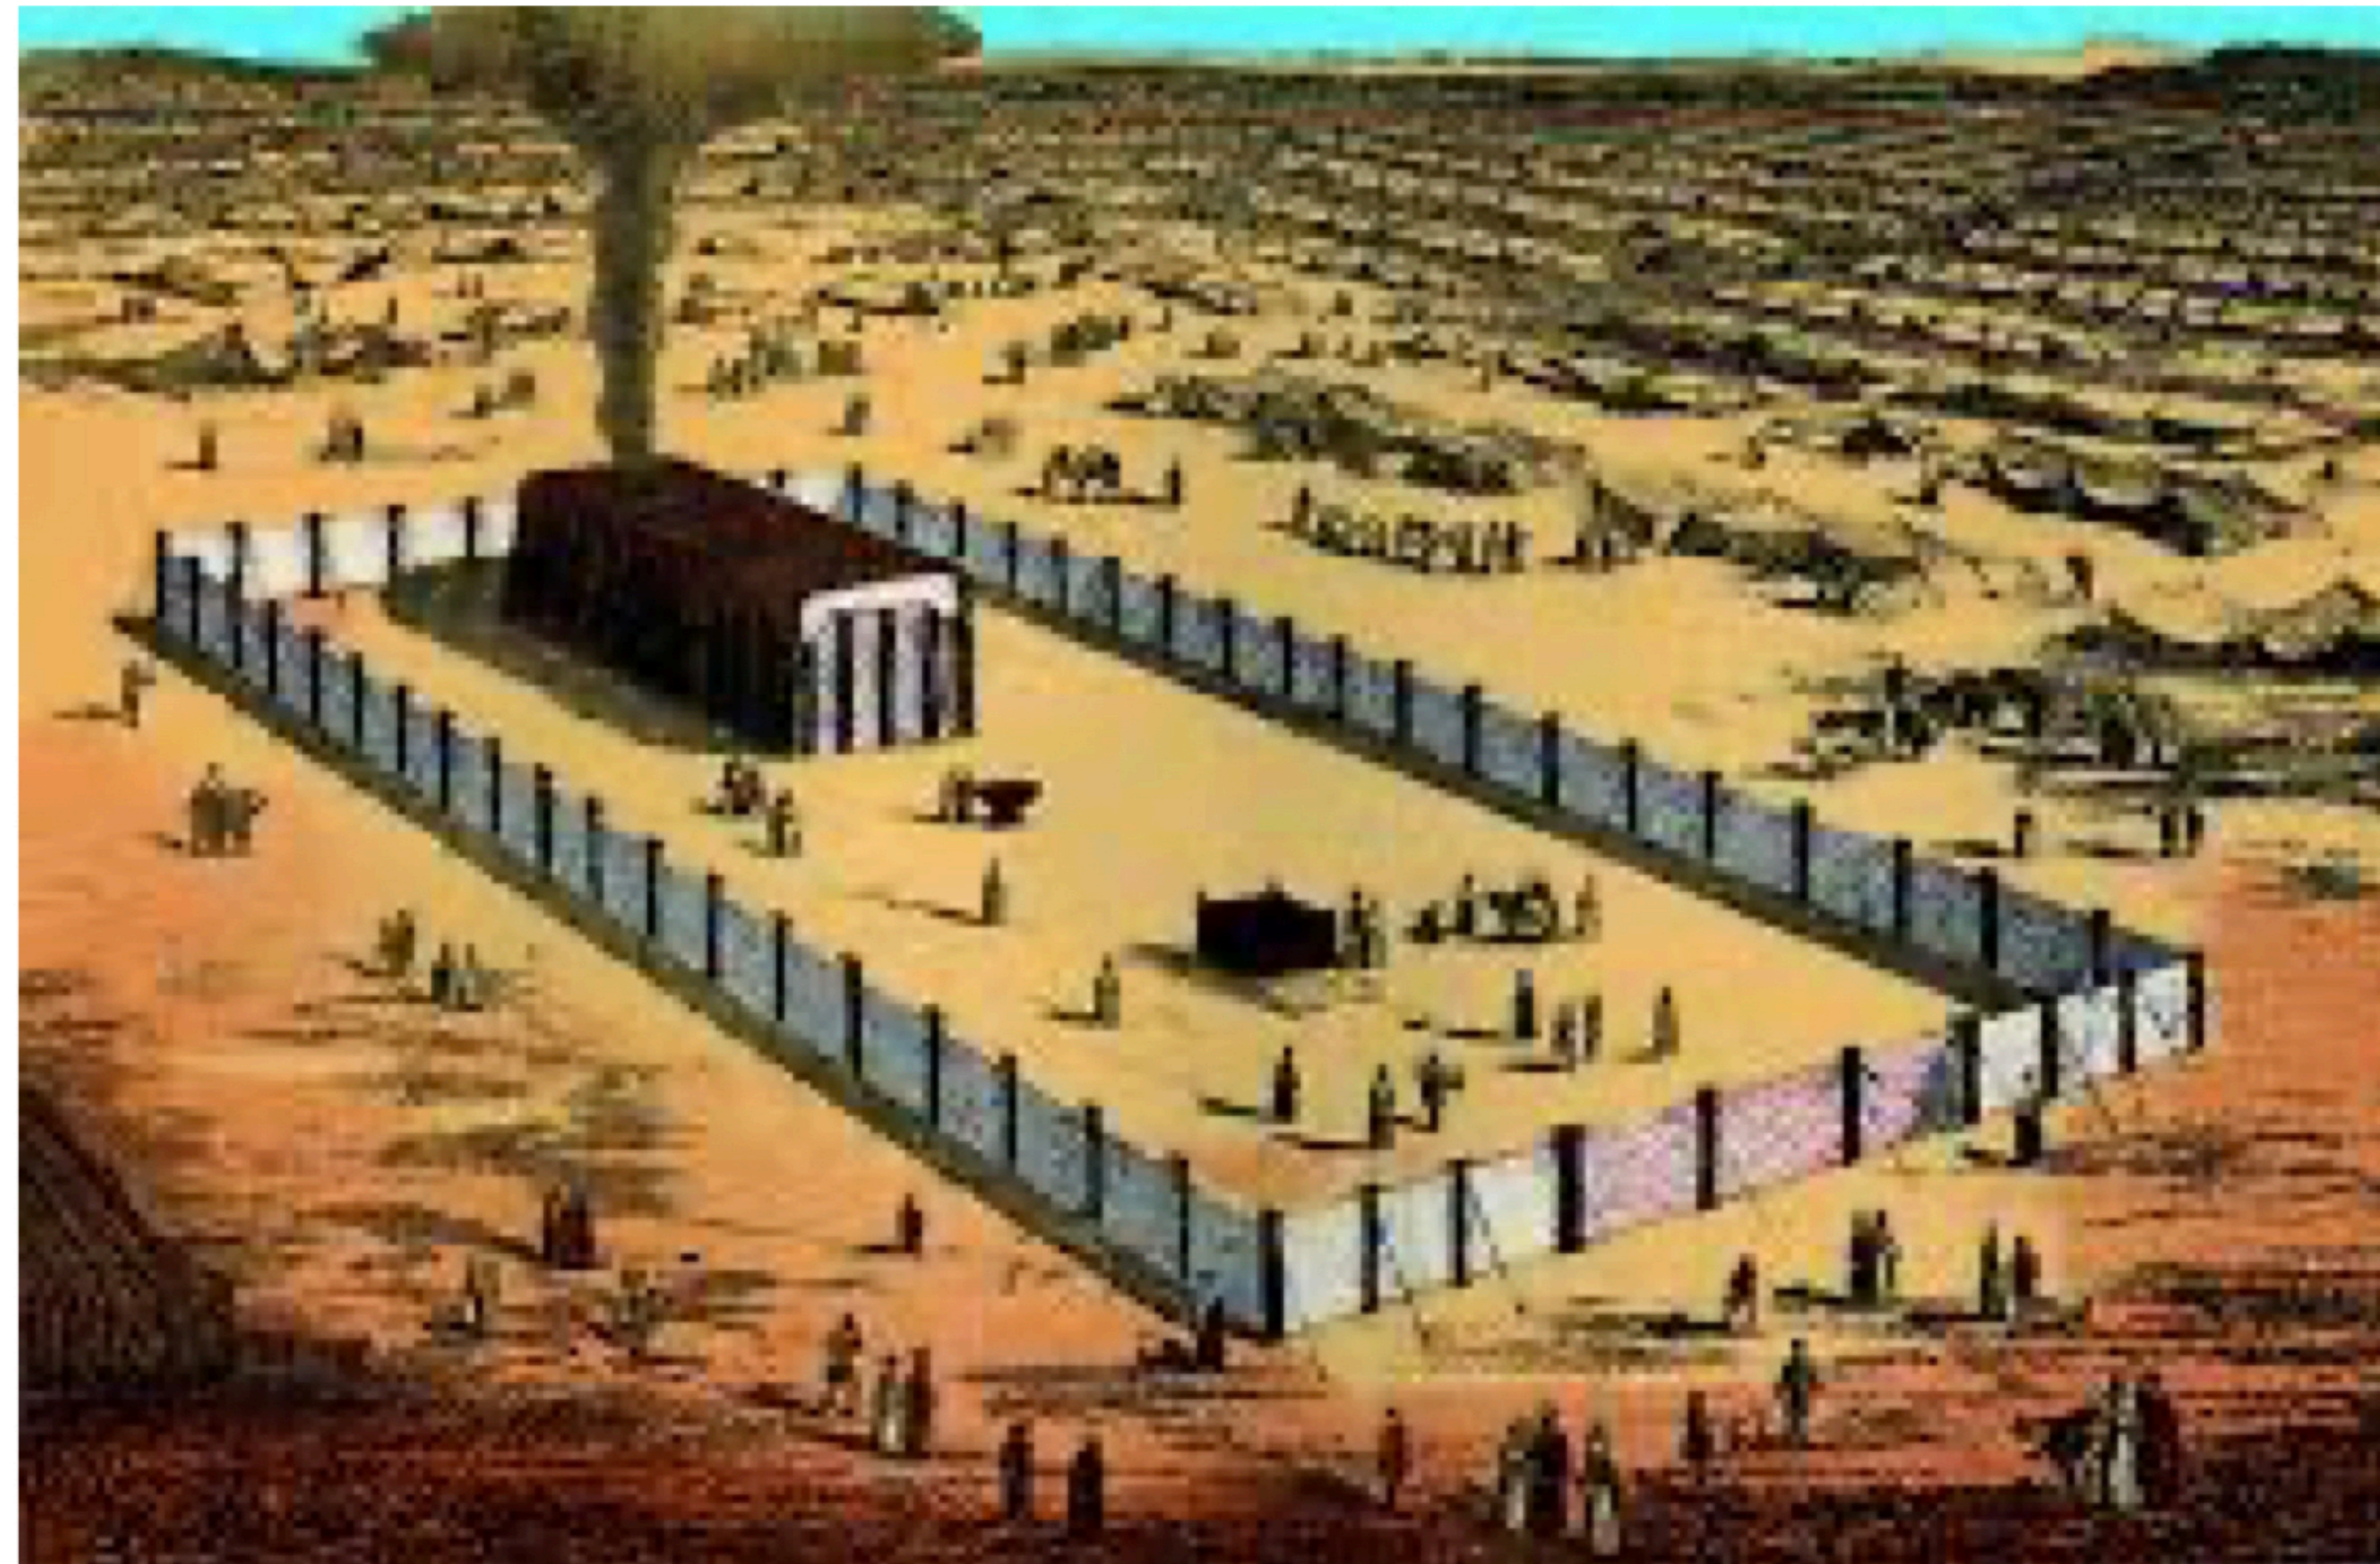

The Outer Court

First Level of Light!

Sun

Moon

Stars

Can See Sinai

Can't See the Camp = World

Encounter the Priests

Encounter the Furniture

Can See the Next Level Entry