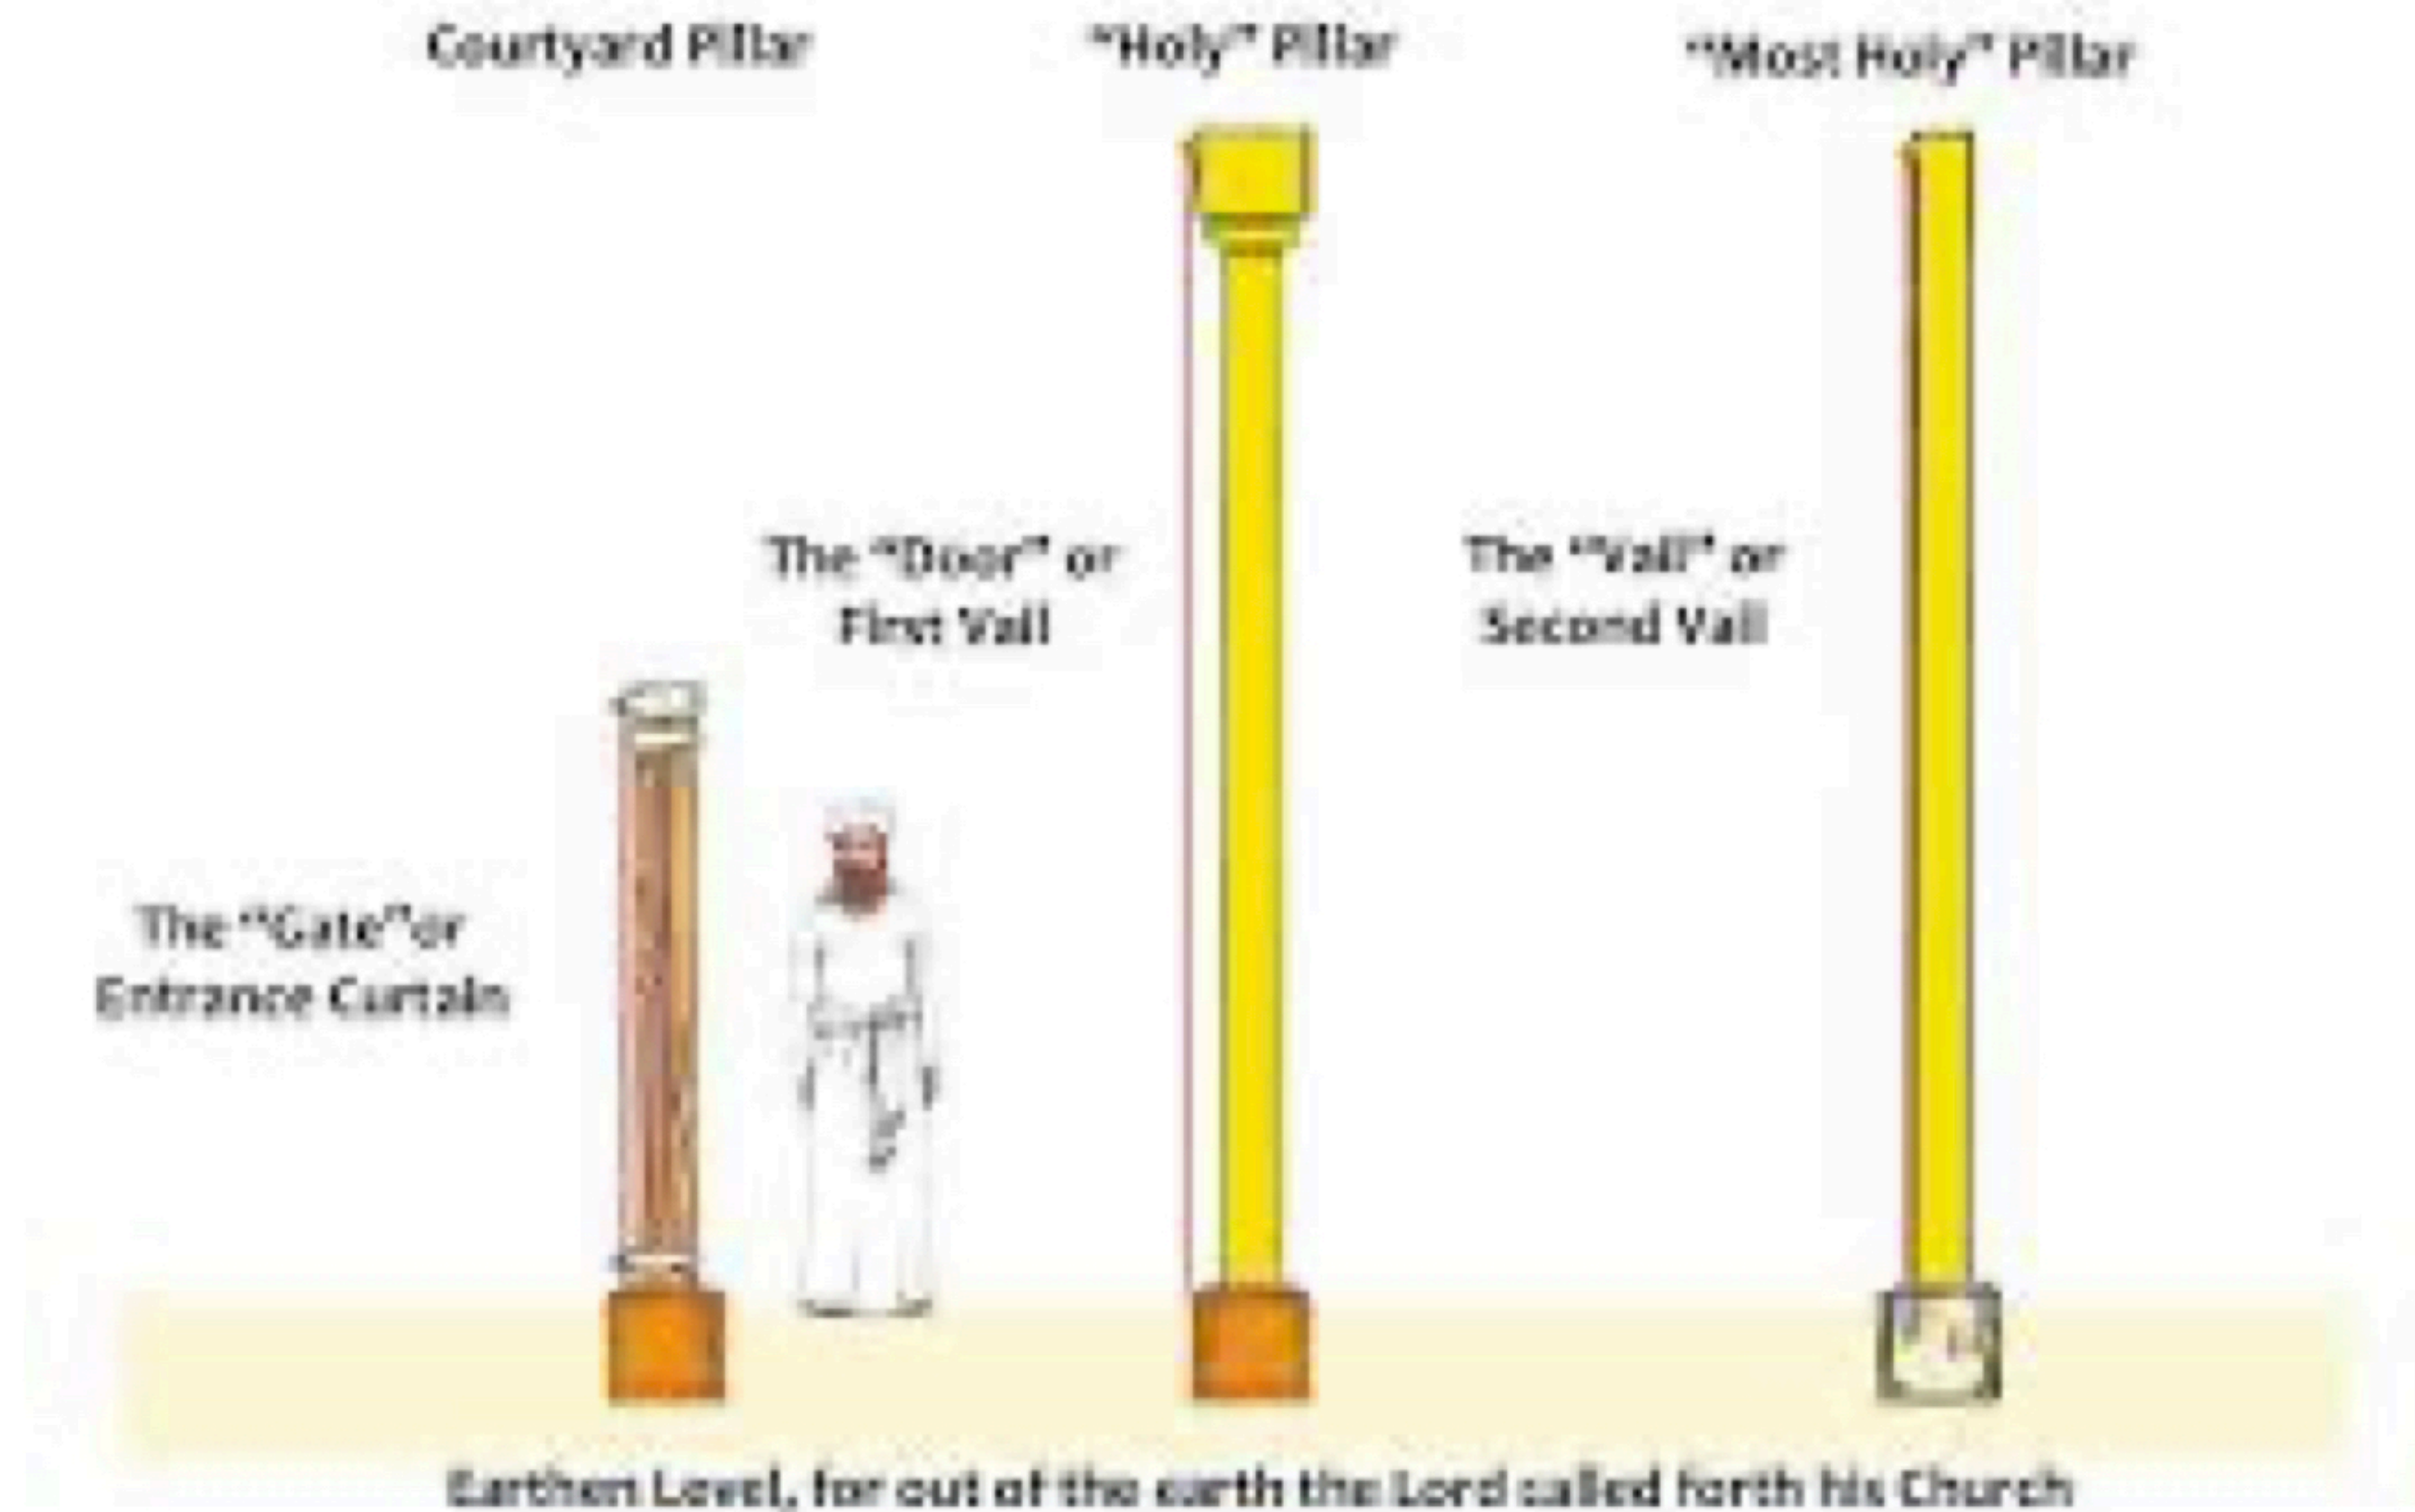

The Door Hanging

**Blue
Purple
Red
White**

**Not All Priests Were Allow
Through the Door**

Second Level of Separation

Pillar Sizes and Differences

The Tent of Meeting

Seen from the Outside!

Fine Line with all Four Colors